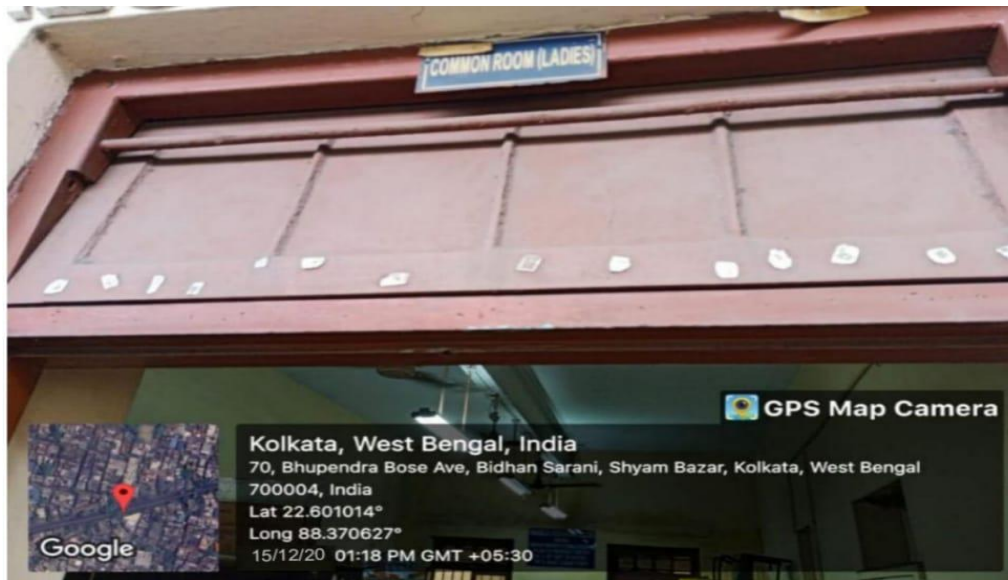

Maharaja Manindra Chandra College

20, Ramkanto Bose Street, Kolkata 700003

FACILITIES

Entrance of Ladies Common Room

Inside Ladies Common Room

Ladies Gymnasium

Gents Gymnasium

Digital display board